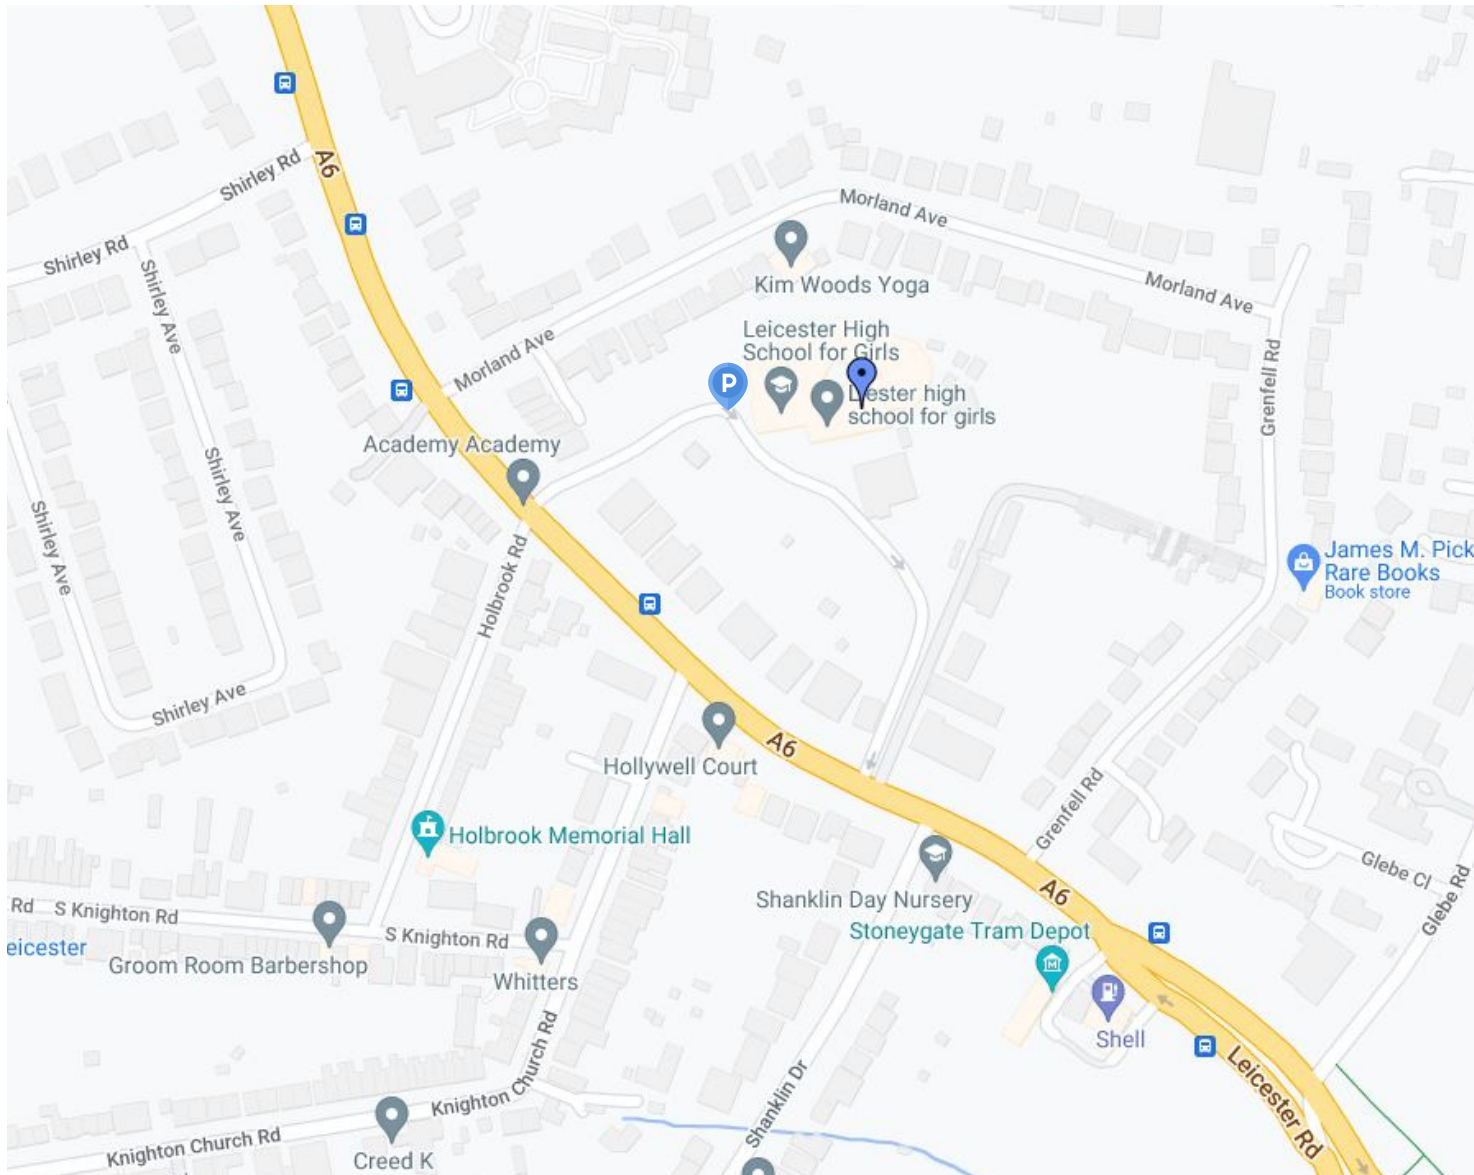

Welcome to Leicester High School for Girls

Onsite Parking Guidelines for Visitors:

- Visitors should park in the designated carpark. 
- If a space has not been reserved for you, parking is available before the barrier.
- If the designated spaces are full, press the buzzer for assistance, and someone will grant you access.
- Proceed forward, additional parking spaces are available to the right.
- Continue along the road, there are parking spaces available on either side.
- Postcode for Satnav: LE2 6PP
- What 3 Words: “repay.choice.large”